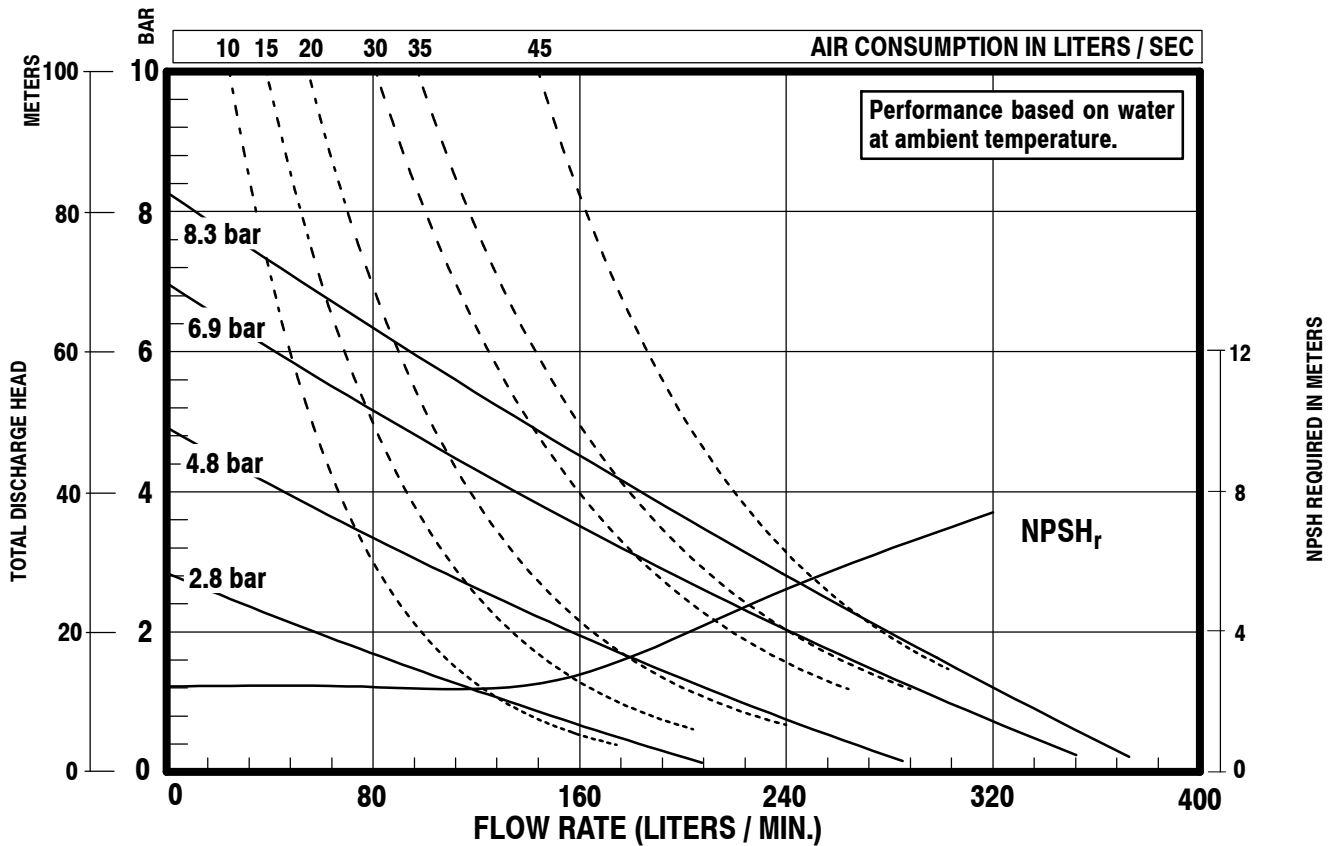

PERFORMANCE CURVES

PX15P-XXS-XXX 1-1/2" NON-METALLIC DIAPHRAGM PUMP

NOTE: Performance tested with 95845 Diaphragm Check Valve.

PERFORMANCE CURVES

PE15P-XXS-XXX-XXEX & PE15P-XXS-XXX-XXFX 1-1/2" NON-METALLIC DIAPHRAGM PUMP

NOTE: Performance tested with 95845 Diaphragm Check Valve.