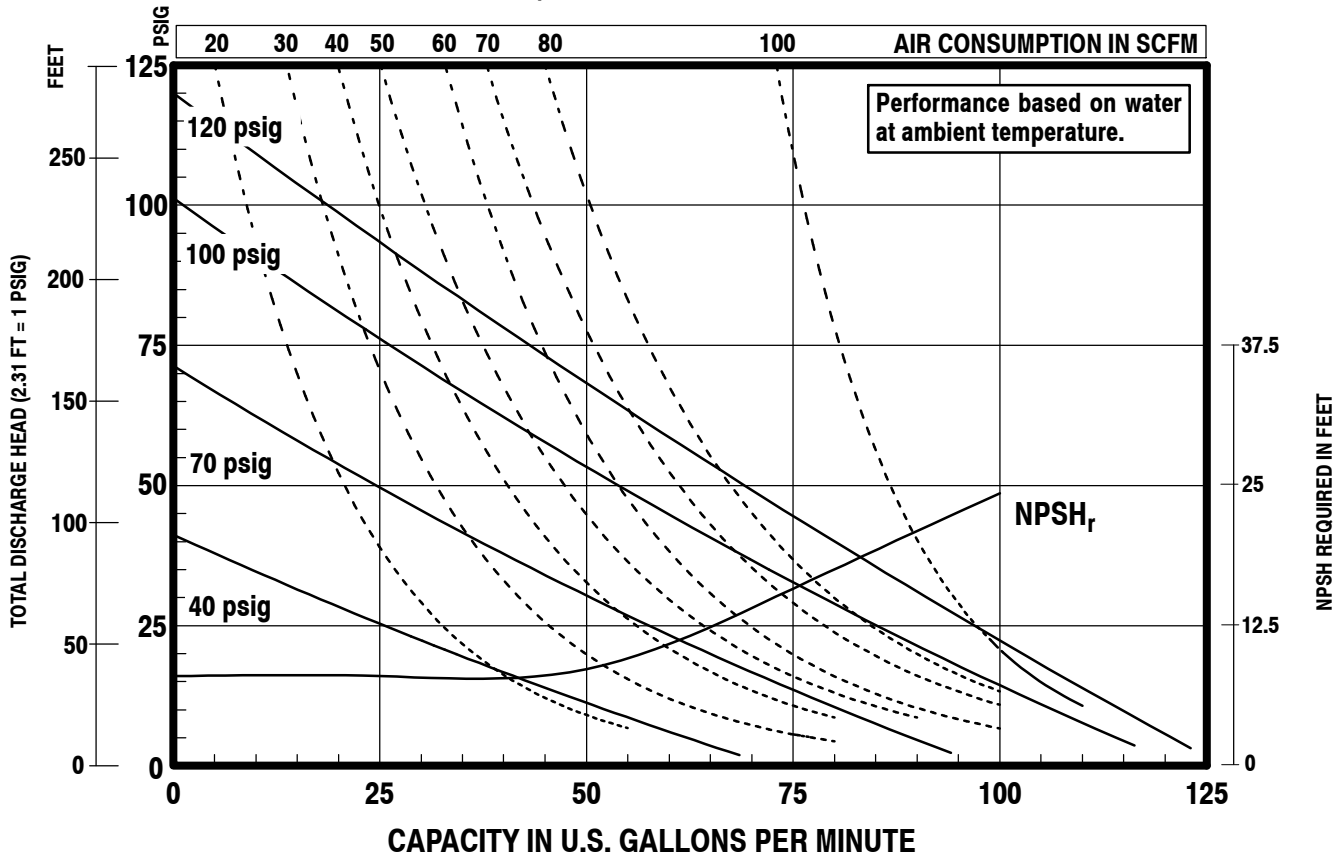

PERFORMANCE CURVES

PX15P-XXS-XXX 1-1/2" NON-METALLIC DIAPHRAGM PUMP

NOTE: Performance tested with 95845 Diaphragm Check Valve.

PERFORMANCE CURVES

PE15P-XXS-XXX-XXEX & PE15P-XXS-XXX-XXFX 1-1/2" NON-METALLIC DIAPHRAGM PUMP

NOTE: Performance tested with 95845 Diaphragm Check Valve.