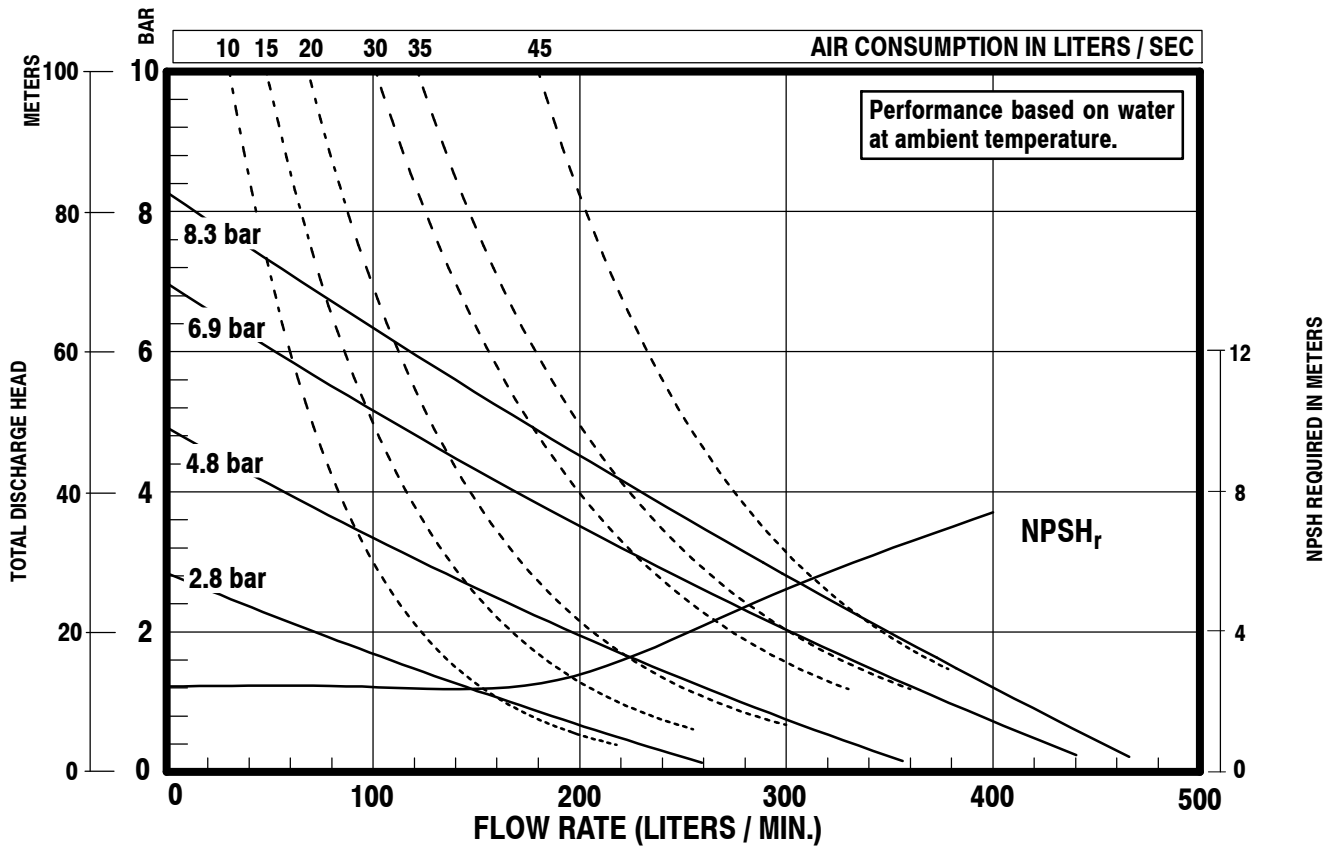

PERFORMANCE CURVES

PX15P-XXS-XXX 1-1/2" NON-METALLIC DIAPHRAGM PUMP

NOTE: Performance tested with 95845 Diaphragm Check Valve.

PERFORMANCE CURVES

PE15P-XXS-XXX-XXEX & PE15P-XXS-XXX-XXFX 1-1/2" NON-METALLIC DIAPHRAGM PUMP

NOTE: Performance tested with 95845 Diaphragm Check Valve.