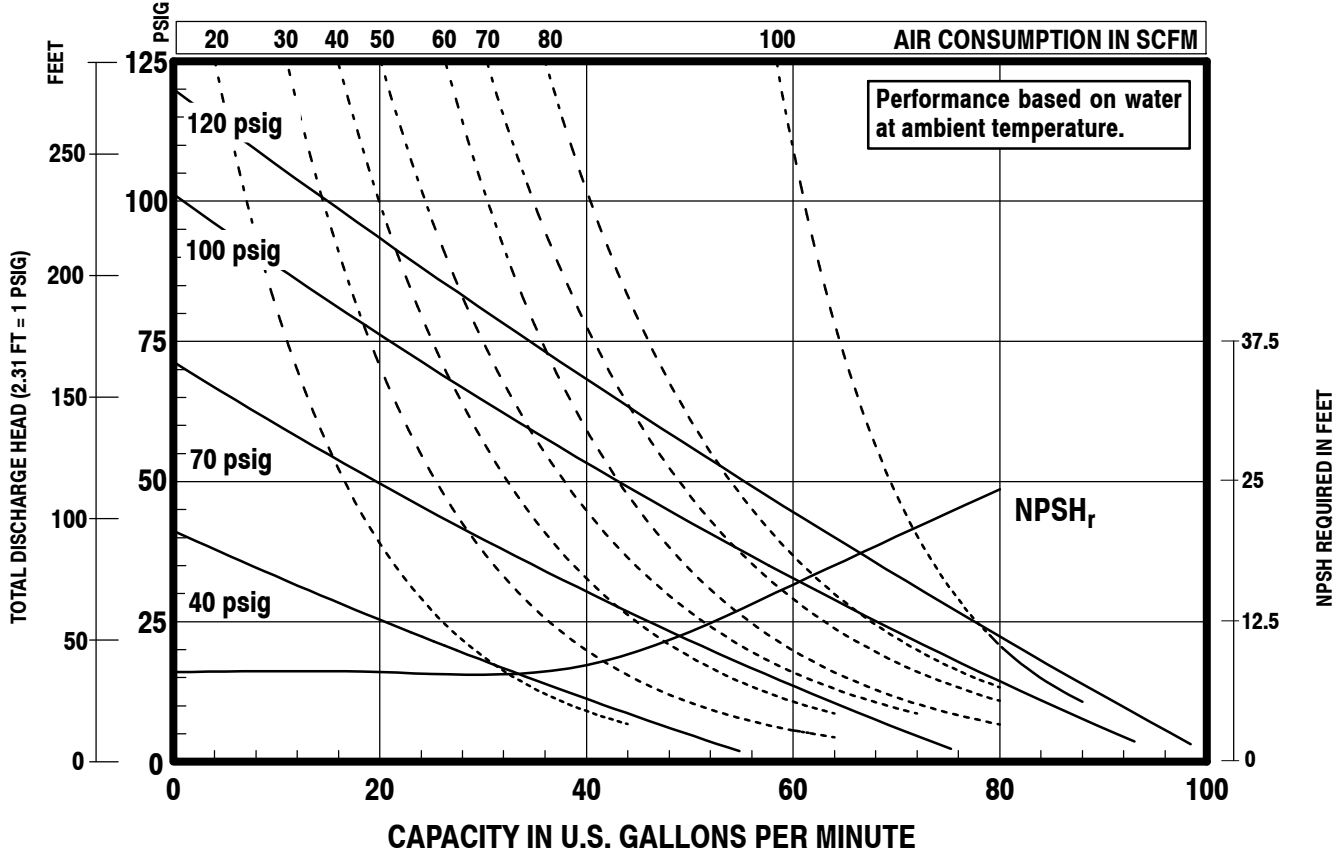

PERFORMANCE CURVES

PX15P-XXS-XXX 1-1/2" NON-METALLIC DIAPHRAGM PUMP

NOTE: Performance tested with 95845 Diaphragm Check Valve.

PERFORMANCE CURVES

PE15P-XXS-XXX-XXEX & PE15P-XXS-XXX-XXFX 1-1/2" NON-METALLIC DIAPHRAGM PUMP

NOTE: Performance tested with 95845 Diaphragm Check Valve.