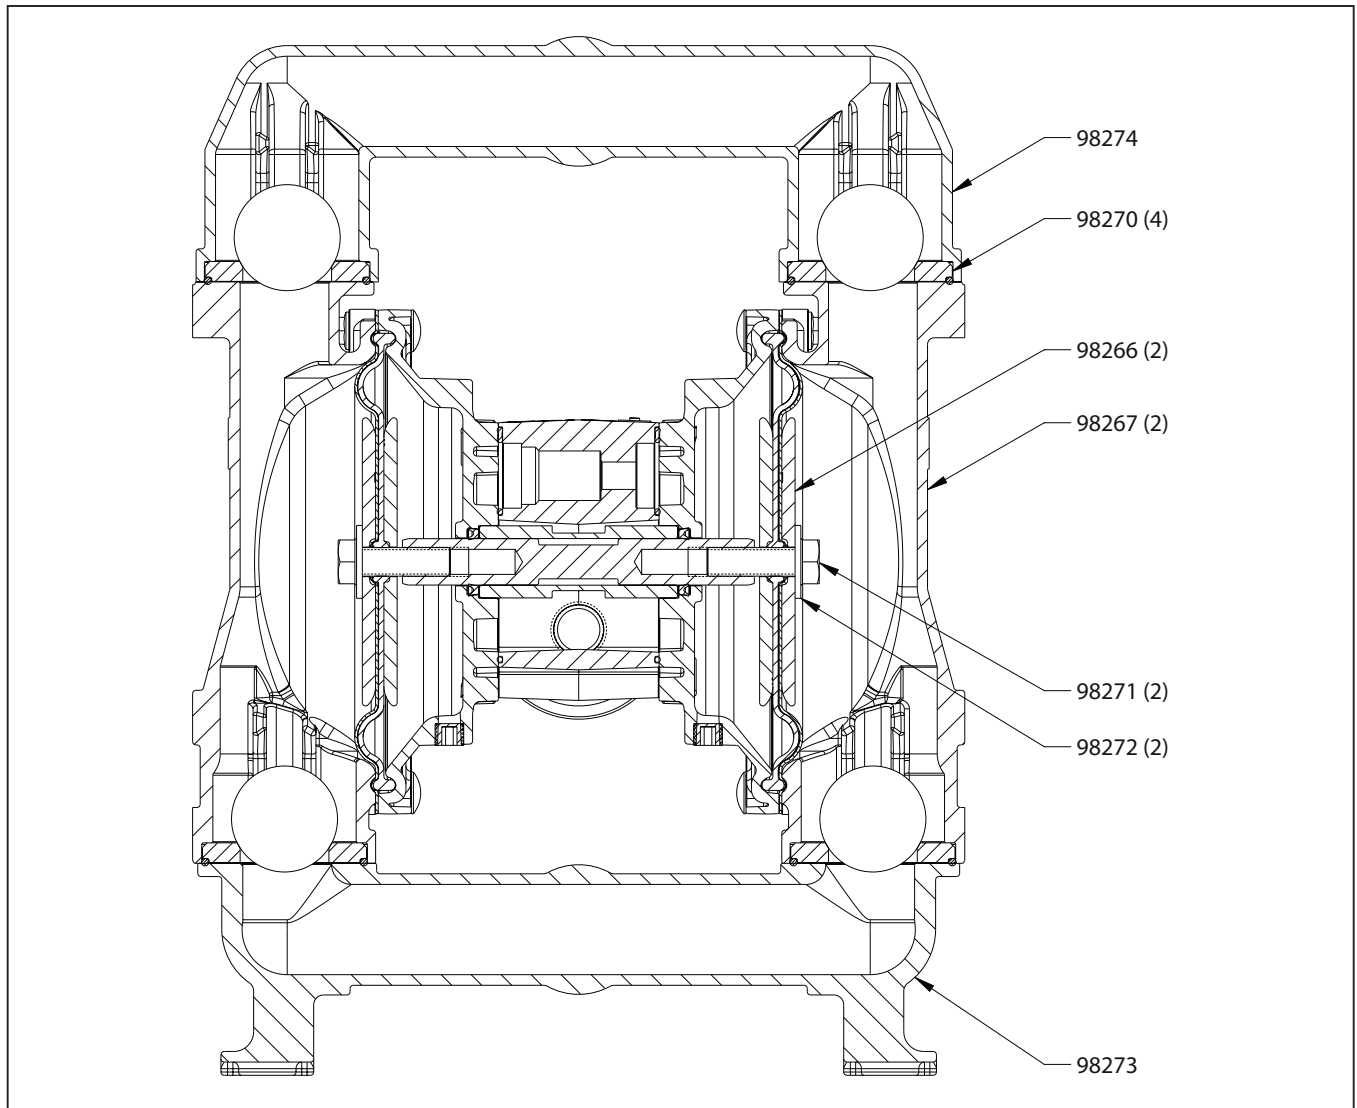

670264-A

SPECIAL 1-1/2" DIAPHRAGM PUMP (METALLIC)

GENERAL DESCRIPTION

The 670264-A special 1-1/2" diaphragm pumps are similar to models PD15A-YSS-STT-A diaphragm pumps.

A PX15X-XXX-XXX-AXXX Operator's Manual (97999-1056) is to be used for General Information, Installation, Operation and Maintenance. Follow the standard parts list with the exception of the items listed below.

SERVICE KITS

637389 for air section repair.
637375-TT for fluid section (without seats).

PN 97999-1948

INGERSOLL RAND COMPANY INC

209 NORTH MAIN STREET – BRYAN, OHIO 43506

① (800) 495-0276 • FAX (800) 892-6276