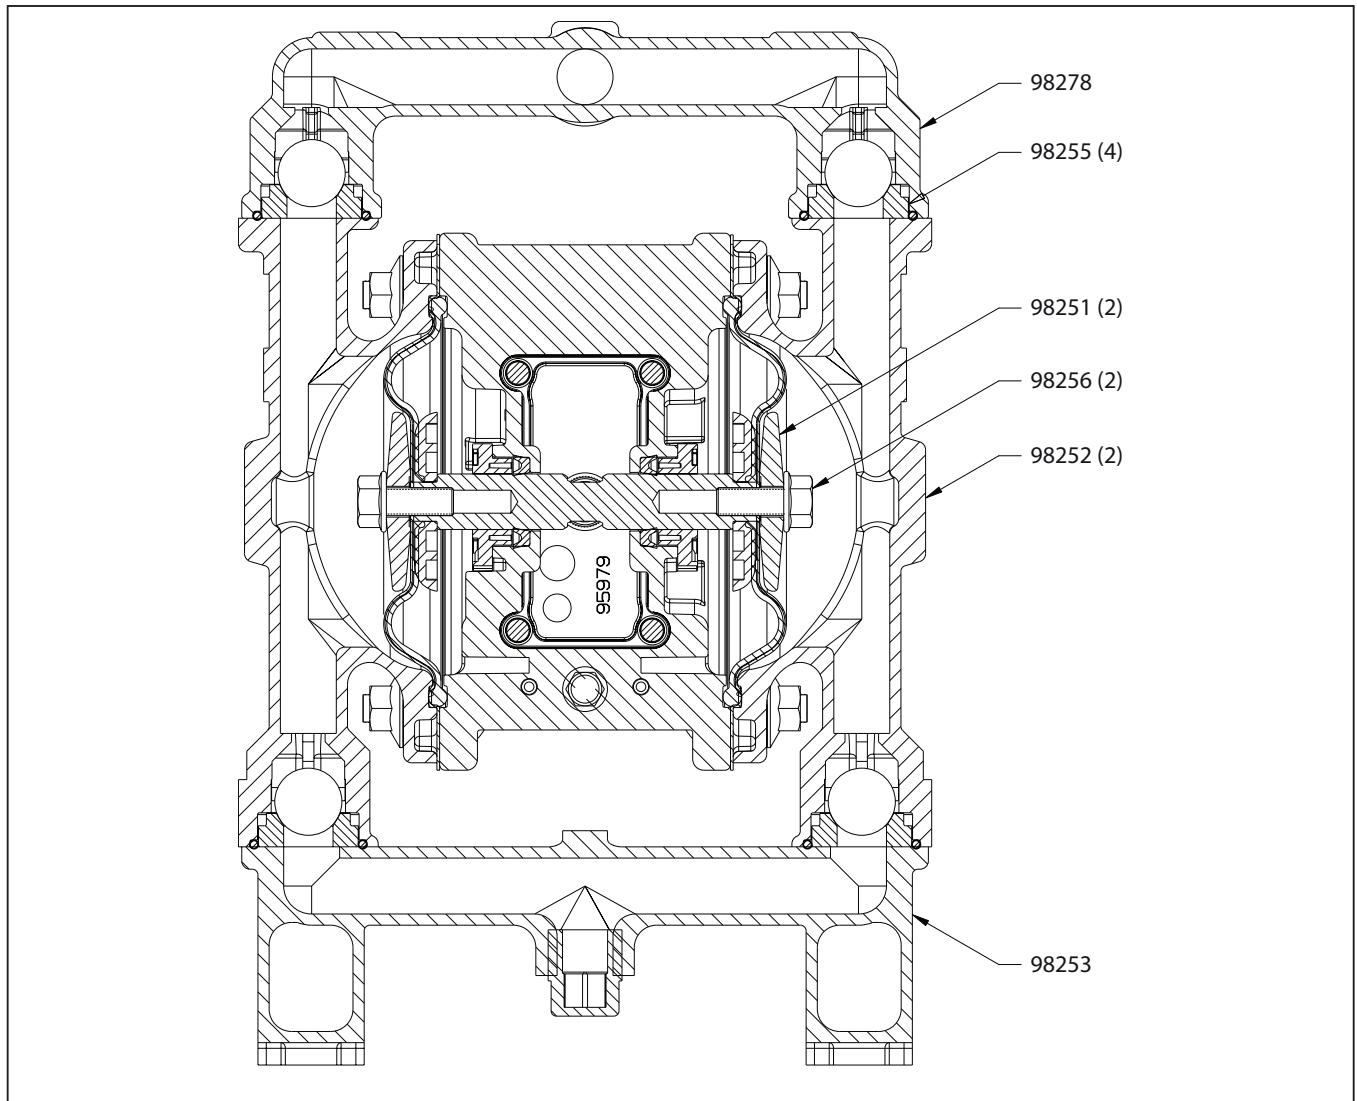

670257-A

SPECIAL 1/2" DIAPHRAGM PUMP (METALLIC)

GENERAL DESCRIPTION

The 670257-A special 1/2" diaphragm pumps are similar to models PD05A-BSS-STT-B diaphragm pumps.

A PX05X-XXX-XXX-BXXX Operator's Manual (97999-1167) is to be used for General Information, Installation, Operation and Maintenance. Follow the standard parts list with the exception of the items listed below.

SERVICE KITS

637428 for air section repair.
637427-TT for fluid section.

PN 97999-1941

INGERSOLL RAND COMPANY INC
209 NORTH MAIN STREET – BRYAN, OHIO 43506
① (800) 495-0276 • FAX (800) 892-6276 © 2021
arozone.com