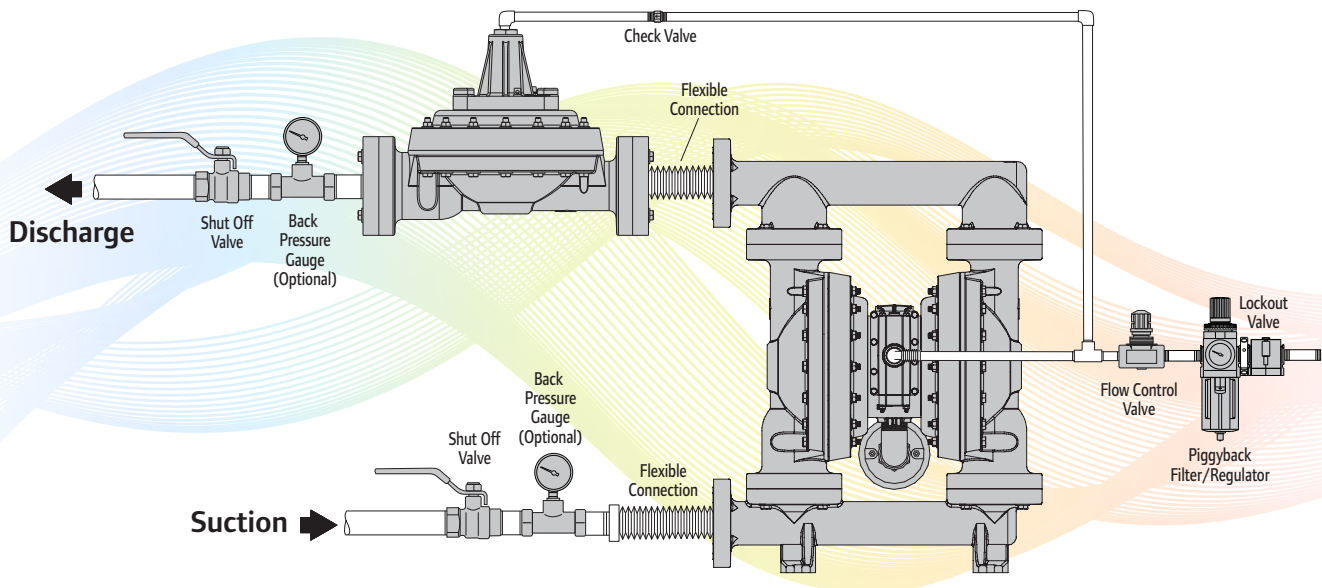

## ARO® 2" Non-metallic Pulsation Dampener

Automatically reduces the pressure fluctuation found in normal diaphragm pump operation and can help eliminate material foaming, hydraulic shock or material splashing.

### Automatic Shock Blocker®

- ▶ **Automatic Air Adjustment** - compensates for fluctuations in fluid pressure without operator intervention.
- ▶ **Significant Pulsation Reduction** - Shock Blockers deliver an average 60% - 80% pulsation reduction in high back pressure applications.
- ▶ **Built for high-flow/aggressive fluid applications** - contains up to 0.9 Gal (3.38L) of fluid volume.
- ▶ **Broad Material Range for Compatibility**, Polypropylene fluid section with a choice of PTFE, Santoprene, Viton or Nitrile diaphragms for optimum fluid compatibility.
- ▶ **Perfect for Process Applications** - pulsation reduction in long piping runs help prevent costly fluid pipe and downstream valve damage.
- ▶ **Bolted construction** - for leak-free vessel integrity and a safer work-site.
- ▶ **Ultra-Rugged Construction for long service life**- both inside and out, the Shock Blockers are built tough to deliver worry-free, near pulse-free fluid handling.