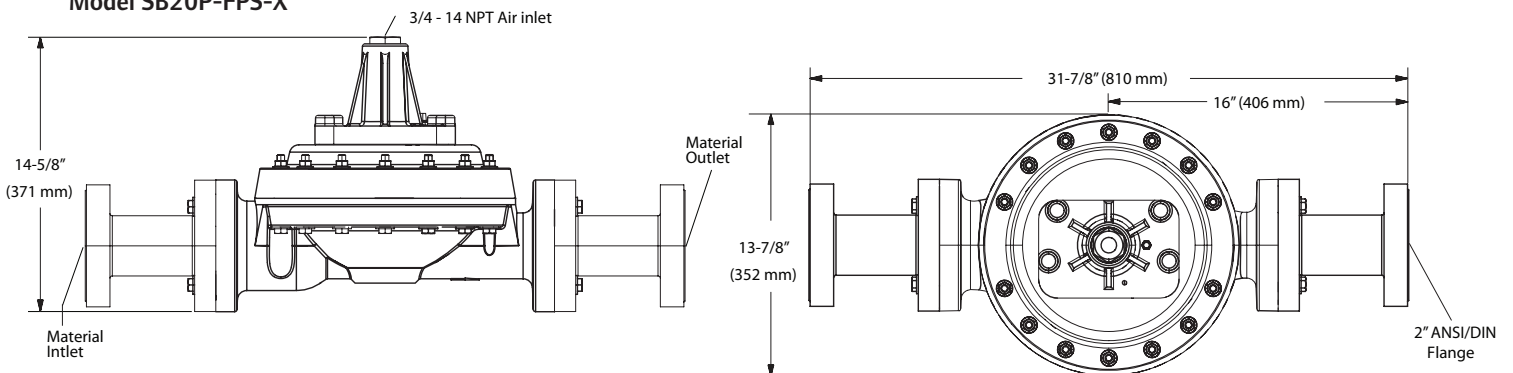

Model SB20P-FPS-X