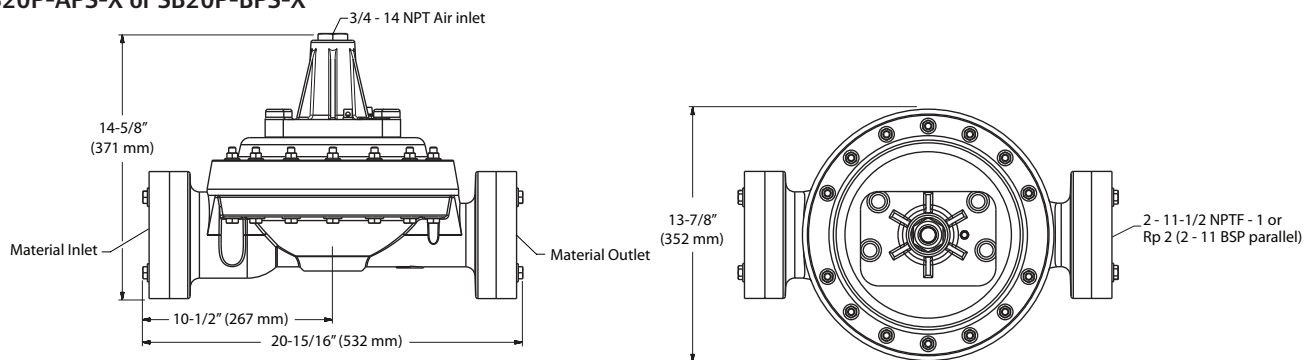

Ordering

Position	1	2		3	4	5		6
Example:	SB20	P	-	X	P	S	-	X

Position 1 Model and Size	Position 2 Air Section	Position 3 Fluid Connection	Position 4 Fluid Section	Position 5 Hardware	Position 6 Diaphragm Material
SB20 - 2"	P - Polypropylene/ Aluminum R - Polypropylene/ Stainless Steel	A - 2-11-1/2 NPTF-1 B - Rp 2 (2-11 BSP, parallel) F - 2" ANSI/DIN Flange Inlet and Outlet K - 2" ANSI/DIN Flange Inlet/ NPTF Outlet L - 2" ANSI/DIN Flange Inlet/ BSPP Outlet	P - Polypropylene	S - Stainless Steel	A - Santoprene® G- Nitrile T - PTFE / Santoprene® V - Viton®

Viton® is a registered trademarks of the DuPont company. Santoprene® is a registered trademark of Monsanto Company, licensed to Advanced Elastomer Systems, L.P.

Dimensions

Dimensions shown are for reference only, they are displayed in inches and millimeters (mm).

SB20P-APS-X or SB20P-BPS-X