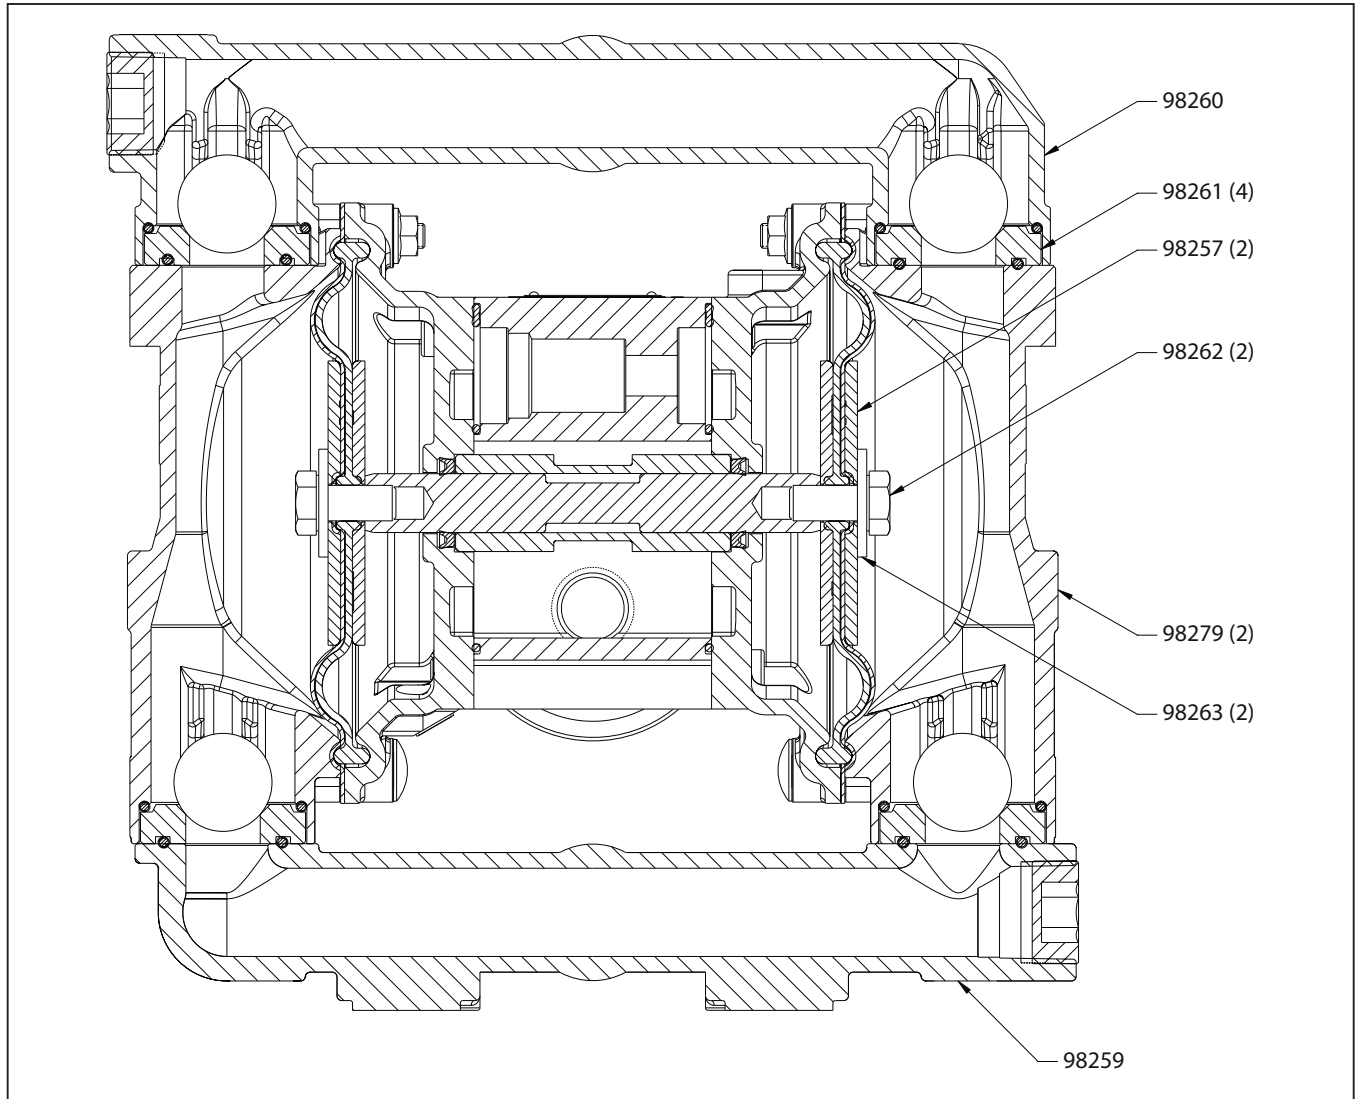

670259-A

SPECIAL 1" DIAPHRAGM PUMP (METALLIC)

GENERAL DESCRIPTION

The 670259-A special 1" diaphragm pumps are similar to models PD10S-BSS-STT-A diaphragm pumps.

A PX10X-XXX-XXX-AXXX Operator's Manual (97999-1068) is to be used for General Information, Installation, Operation and Maintenance. Follow the standard parts list with the exception of the items listed below.

SERVICE KITS

637397 for air section repair.
637401-TT for fluid section (without seats).

PN 97999-1943

INGERSOLL RAND COMPANY INC
209 NORTH MAIN STREET – BRYAN, OHIO 43506
① (800) 495-0276 • FAX (800) 892-6276 © 2021
arozone.com

ARO